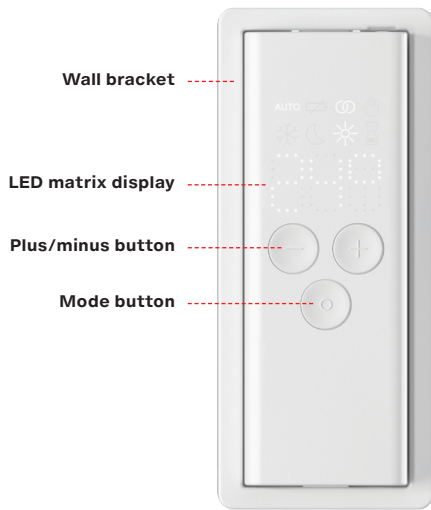

Wall bracket

LED matrix display

Plus/minus button

Mode button

1 Easy remote control

The Easy remote control is supplied with the IHD product variants, and is designed to manage basic functions used on a daily basis, such as switching the unit on or off and adjusting the room temperature. A wall mount is provided for installation at a convenient height, and the remote control can be taken out of the mount for use. The remote control can also be used without a base mount.

Comfortable control at a convenient height