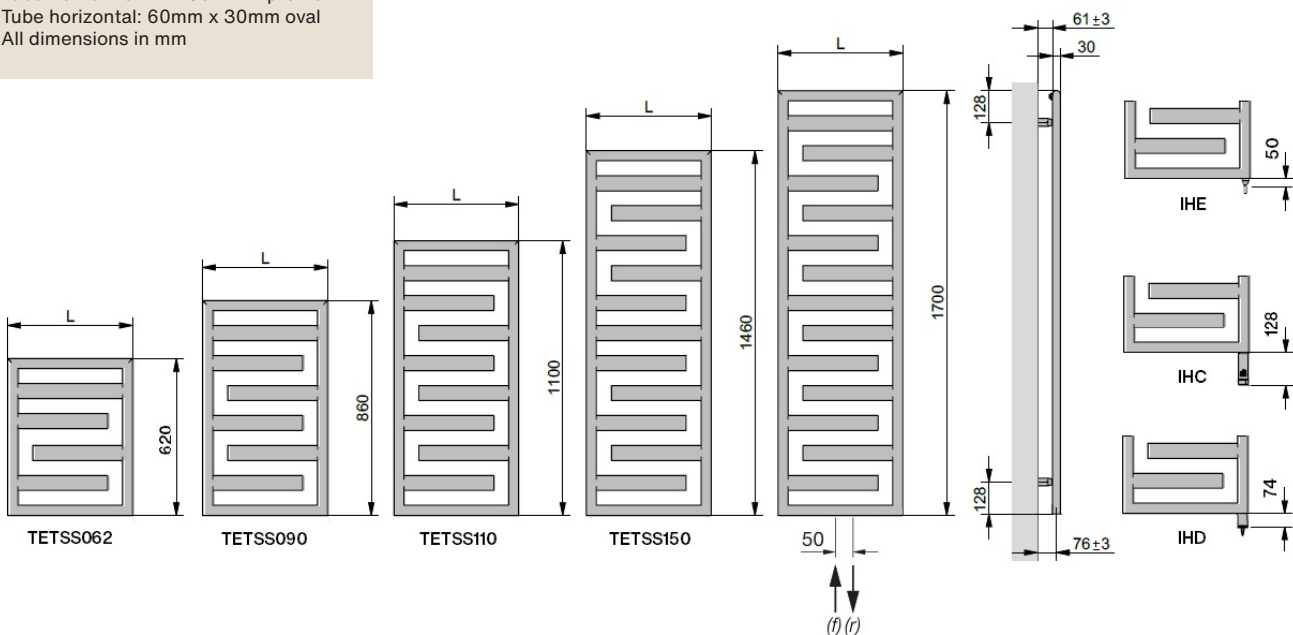

Easy remote control
(optional accessory for IHC)

See page 32 for more information

TETSS170050MCZF BLACK QUARTZ 0550 (IHC)

Tube frame: 40mm x 30mm D profile
Tube horizontal: 60mm x 30mm oval
All dimensions in mm