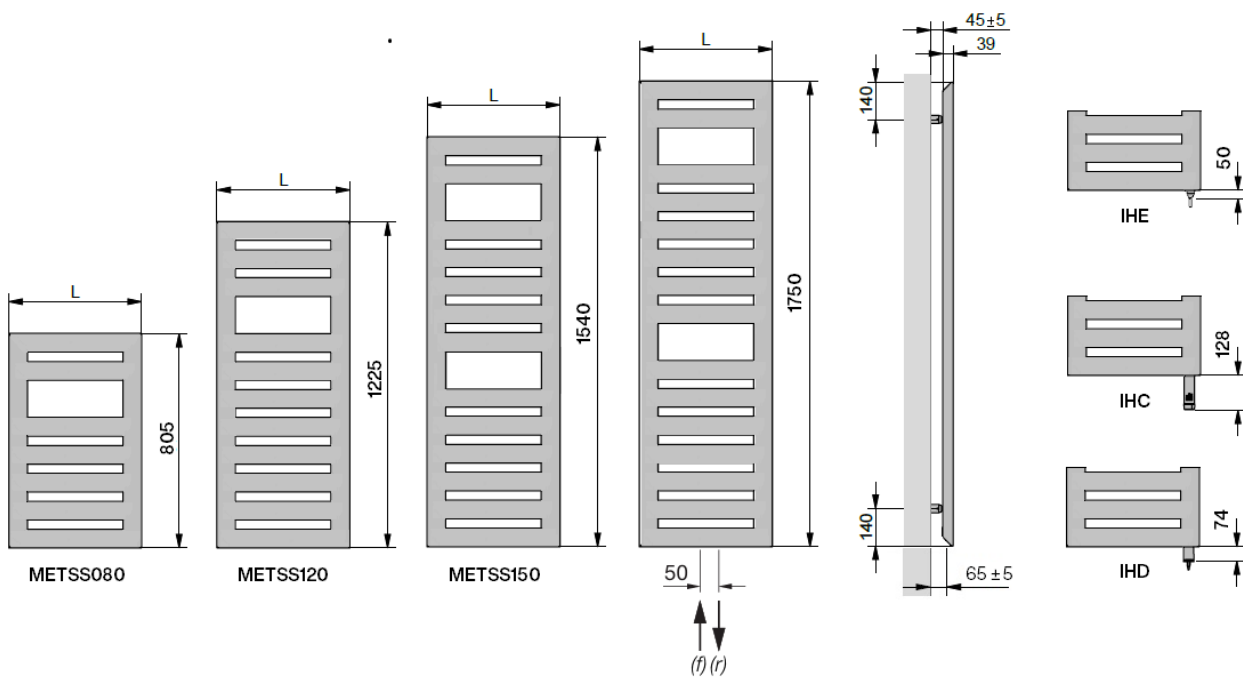

METSS180050MDAF BLACK MATT 0557 (IHD)

Easy remote control
(optional accessory for IHC)

See page 32 for more information

Tube frame: 70mm x 39mm triangular
Horizontal tubes: 70mm x 8mm flat
All dimensions in mm