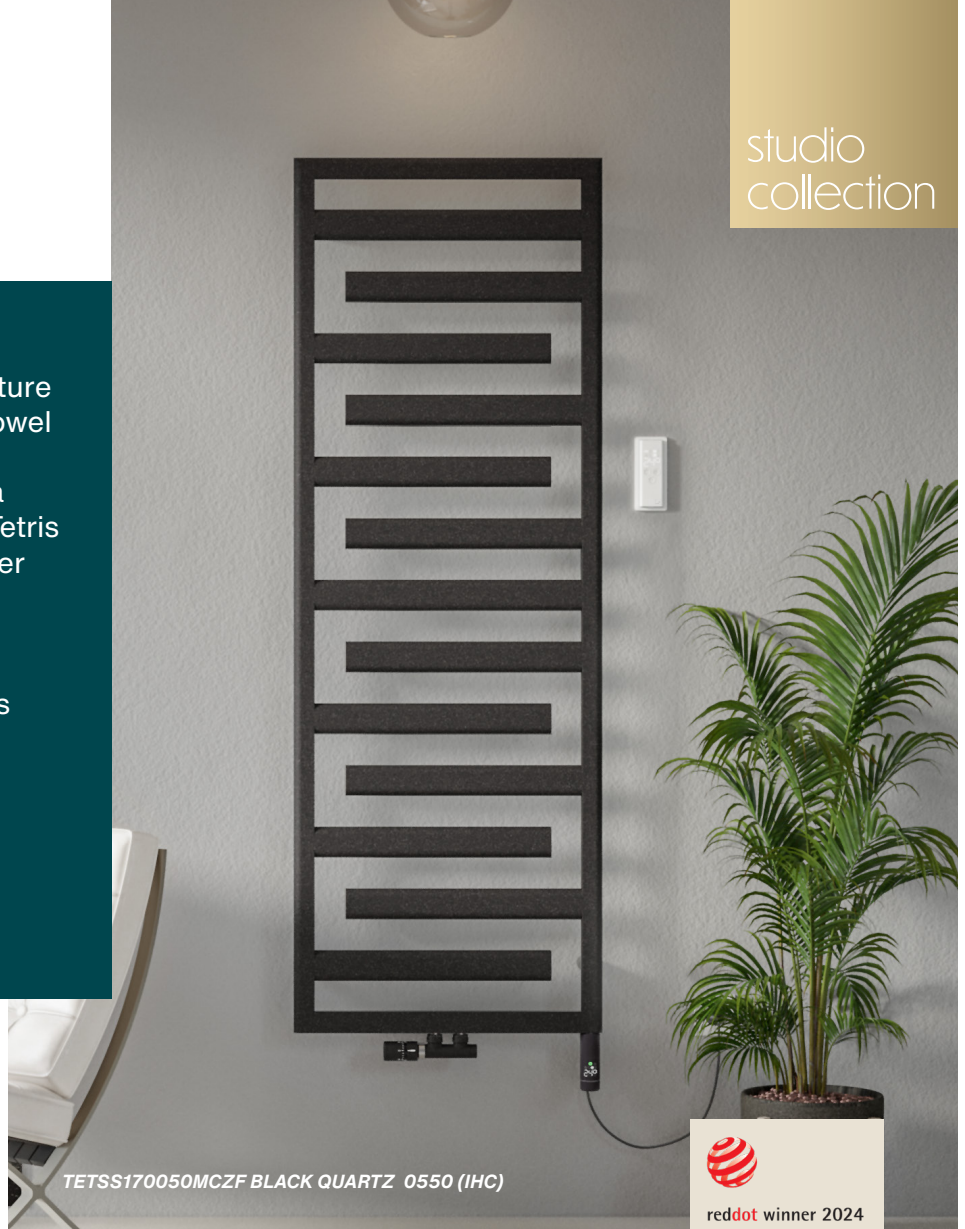

TETSS170050MCZF BLACK QUARTZ 0550 (IHC)

studio
collection

The rhythm of warmth – creating a fusion between nature and architecture, the latest towel radiator design by renowned design studio King & Miranda exclusively for Zehnder, the Tetris is inspired by the flow of a river and the rhythm of flight.

This philosophy translates into a product which balances its proportions and has space to breathe. The clean lines are accentuated by precision manufacturing techniques, creating an almost seamless construction.