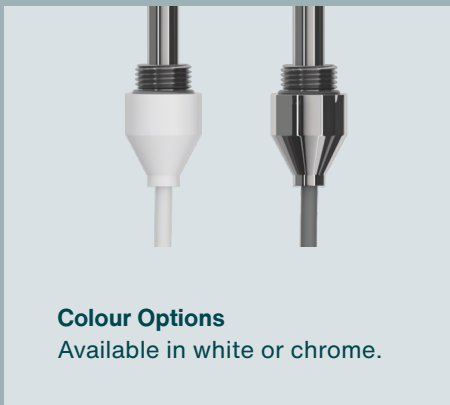

Example of an external control option: Timer switch with rotary dial for time setting.

Colour Options
Available in white or chrome.

Zehnder Metropolitan Spa

Scan for the complete compliant technical specifications 