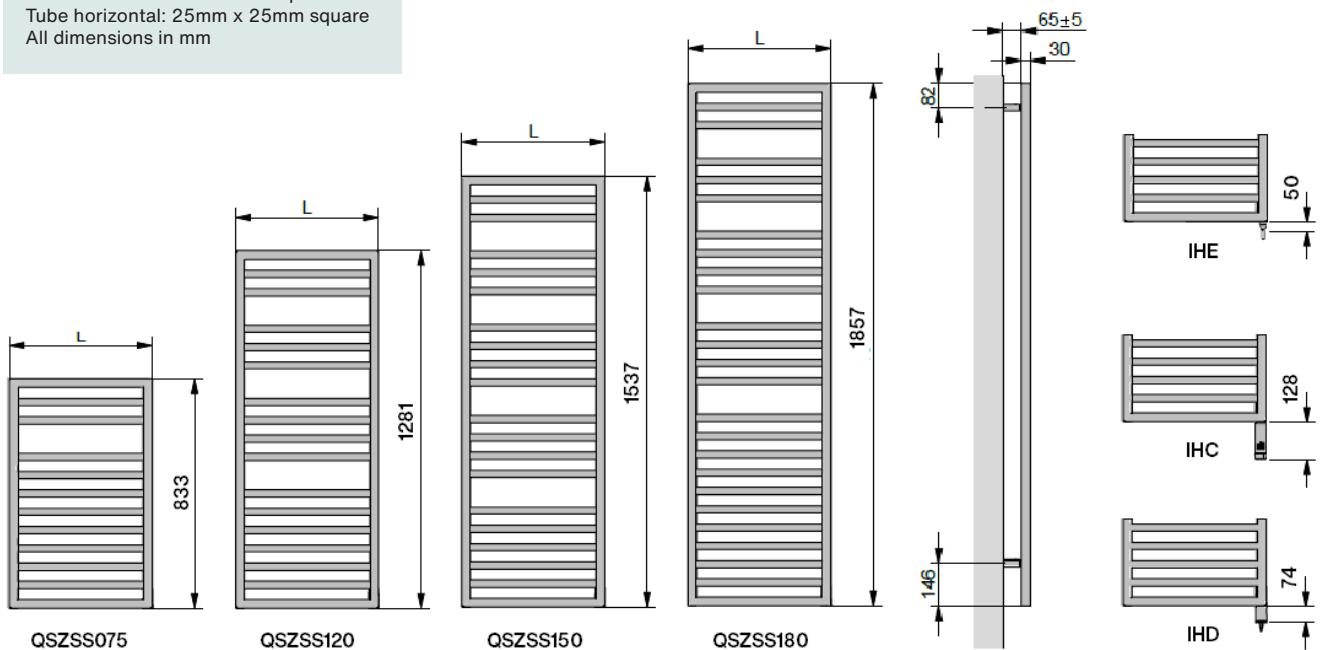

Easy remote control
(optional accessory for IHC)

See page 32 for more information

QSZSS120055ECZF TRAFFIC WHITE 9016 (IHC)

Tube frame: 30mm x 30mm square
Tube horizontal: 25mm x 25mm square
All dimensions in mm