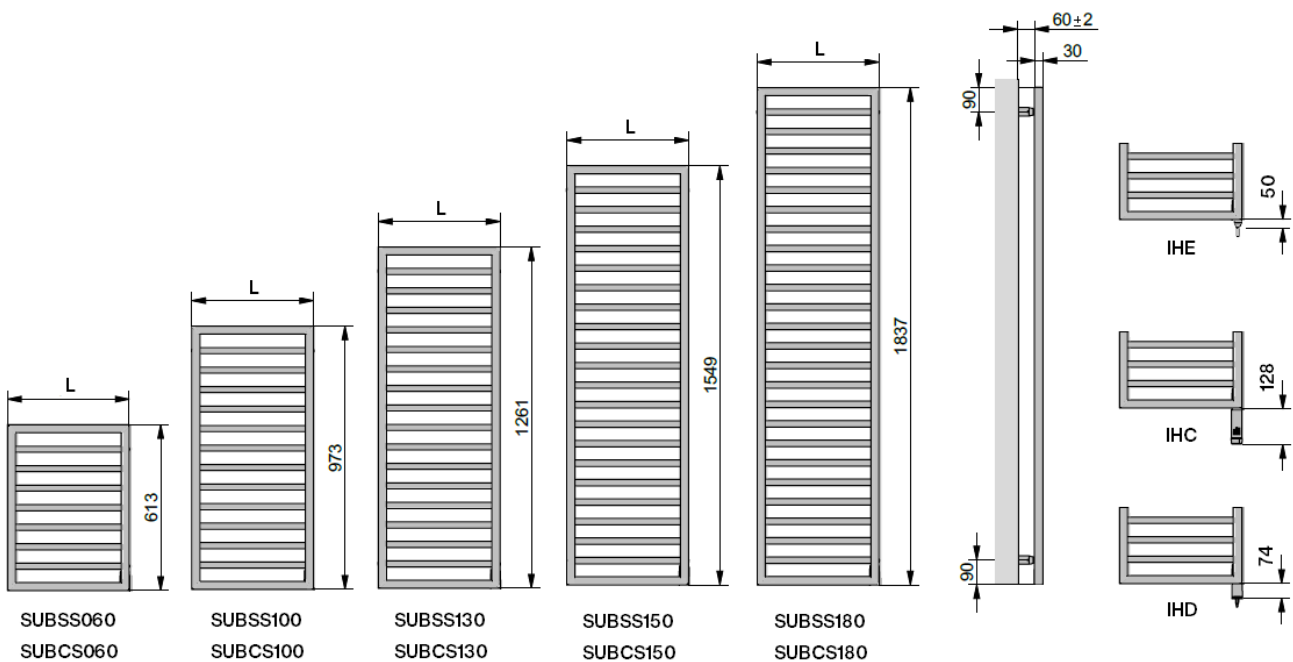

SUBSS150060EDAF VOLCANIC 0336 (IHD)

Easy remote control
(optional accessory for IHC)

See page 32 for more information

Tube frame: 30mm x 30mm square
Tube horizontal: Ø23mm round
All dimensions in mm

Zehnder Subway Stainless Steel Electric