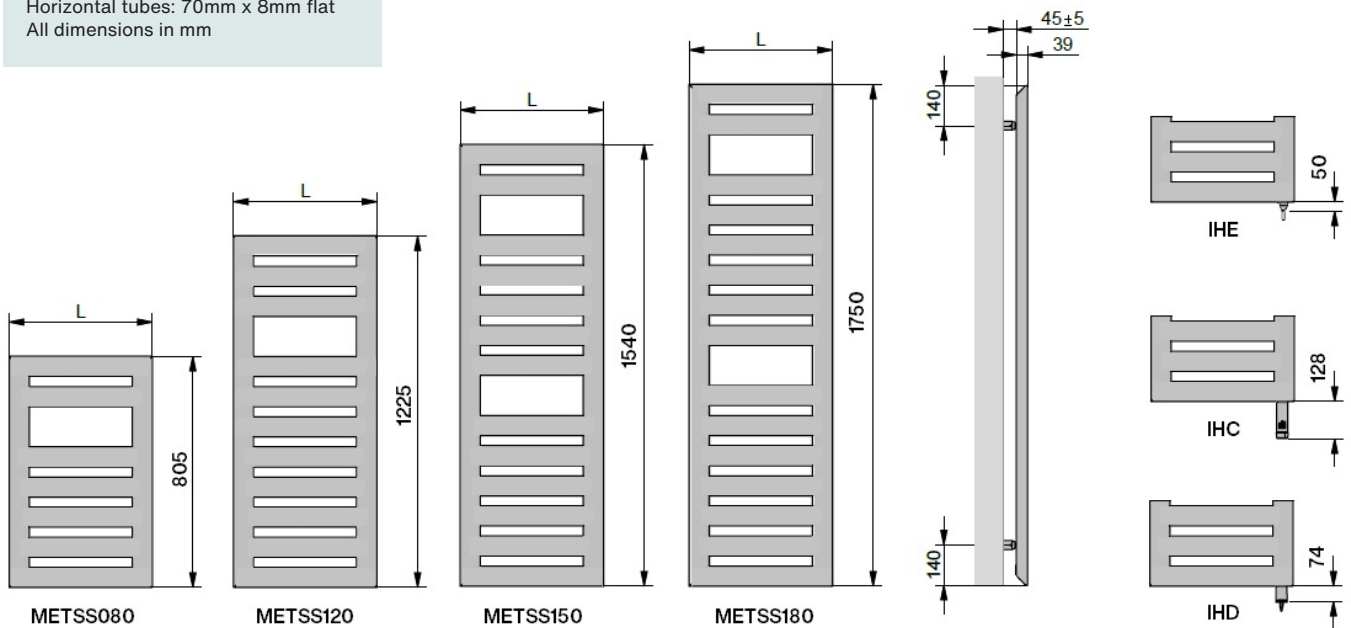

 **Colour finish:** Colours from the World of Colours chart are priced at: Traffic White (RAL 9016) + 25%.
Colour finish and non-stock products delivery: 3-5 weeks.

The Metropolitan Spa Electric transforms any interior. With its generous cut-outs, this alternative version of the Metropolitan offers ample space for towels, adding practicality and convenience to bathrooms and kitchens. Innovative hybrid welding technology guarantees maximum quality and high-end design.

Easy remote control
(optional accessory for IHC)

See page 32 for more information

METSS150050EDAF PASTEL BLUE 5224 (IHD)

Tube frame: 70mm x 39mm triangular
Horizontal tubes: 70mm x 8mm flat
All dimensions in mm