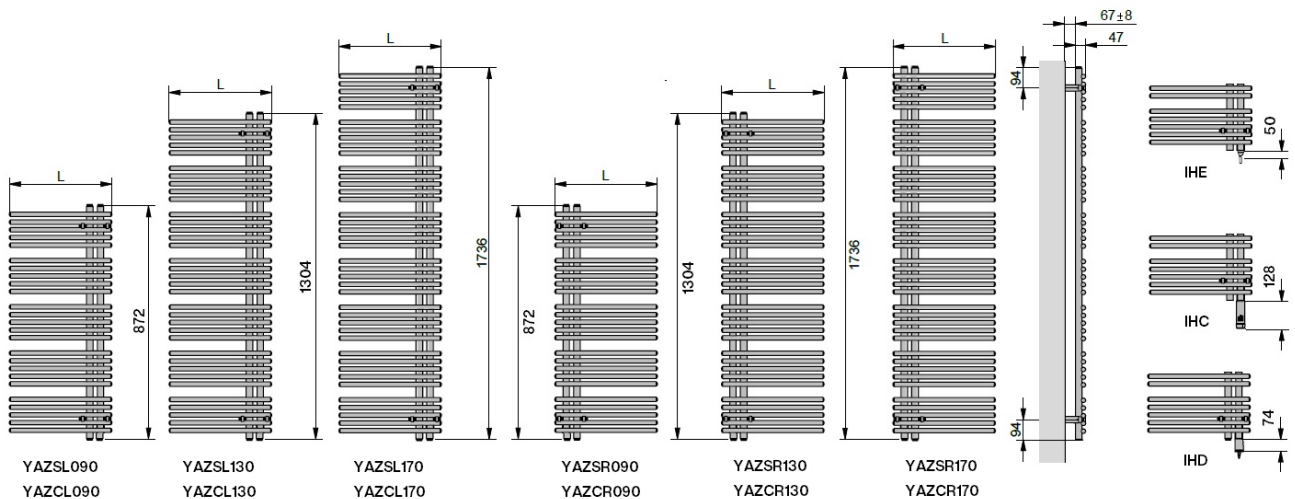

Tube horizontal: Ø20mm round
Tube vertical: Ø30mm round
All dimensions in mm