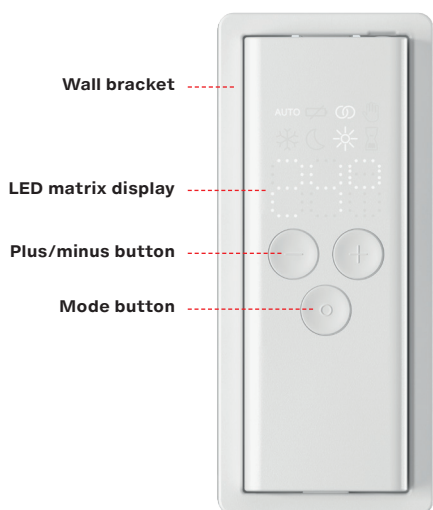

2 Easy remote control

The Easy remote control, which can be ordered separately, is designed to manage basic functions used on a daily basis, such as “On/Off” and “Adjust room temperature”. A wall mount is provided for installation at a convenient height, and the remote control can be taken out of the mount for use. The remote control can also be used without a base mount.