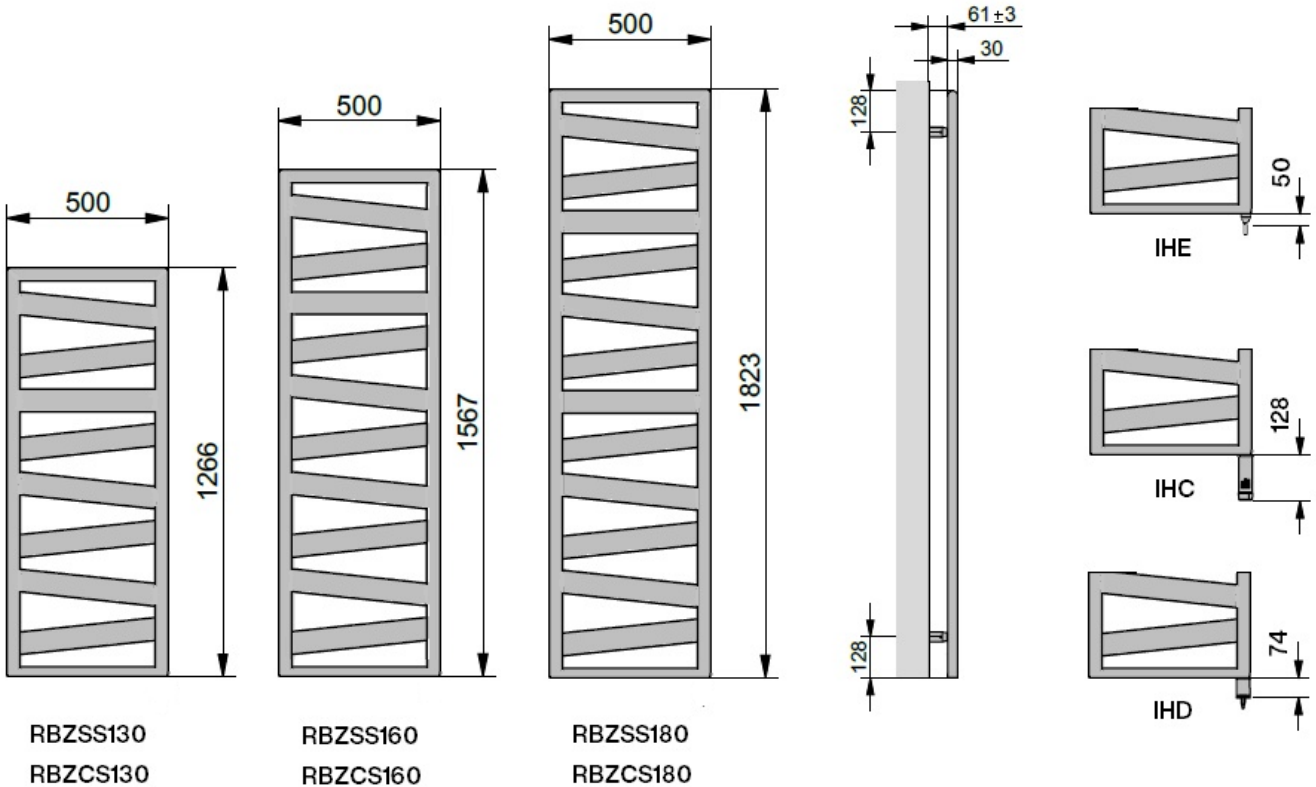

Easy remote control
(optional accessory for IHC)

See page 32 for more information

RBZSS180050EAZK BLACK MATT 0557 (IHE)

Tube frame: 30mm x 40mm D profile
Tube horizontal: 70mm x 8mm flat
All dimensions in mm