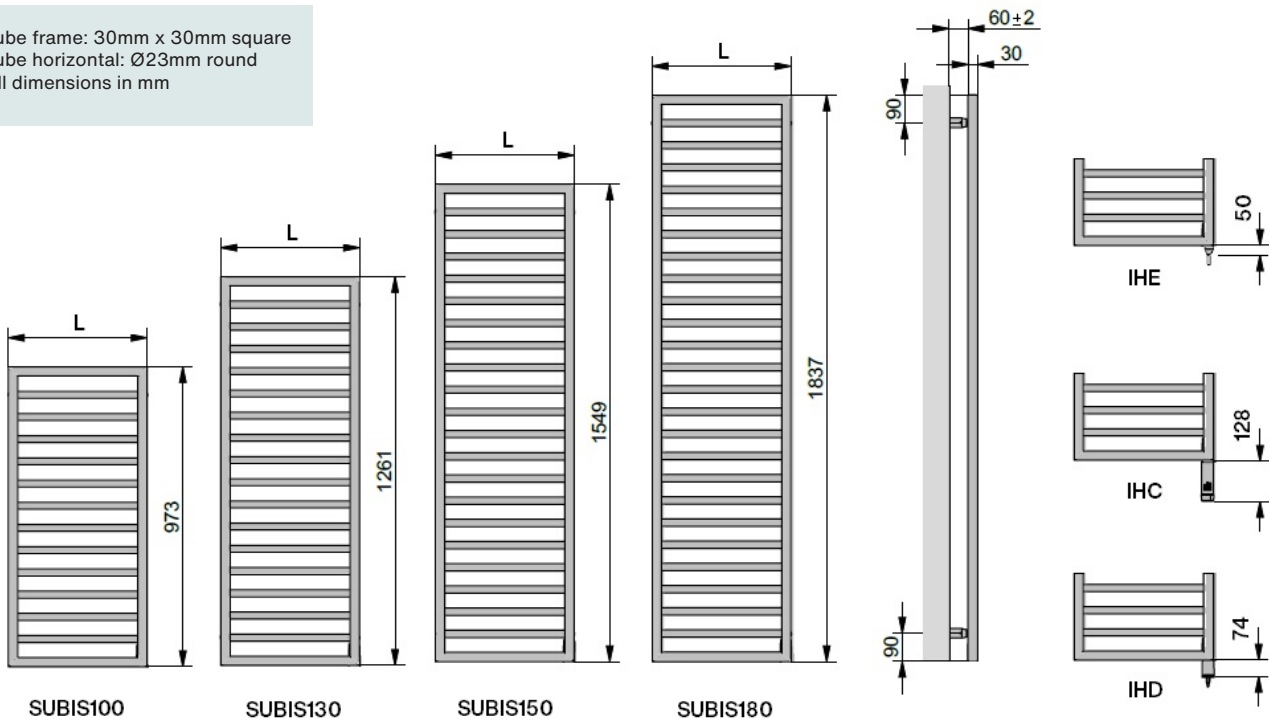

Easy remote control
(optional accessory for IHC)

See page 32 for more information

SUBIS180060EDAF STAINLESS STEEL BRUSHED (IHD)

Tube frame: 30mm x 30mm square
Tube horizontal: Ø23mm round
All dimensions in mm