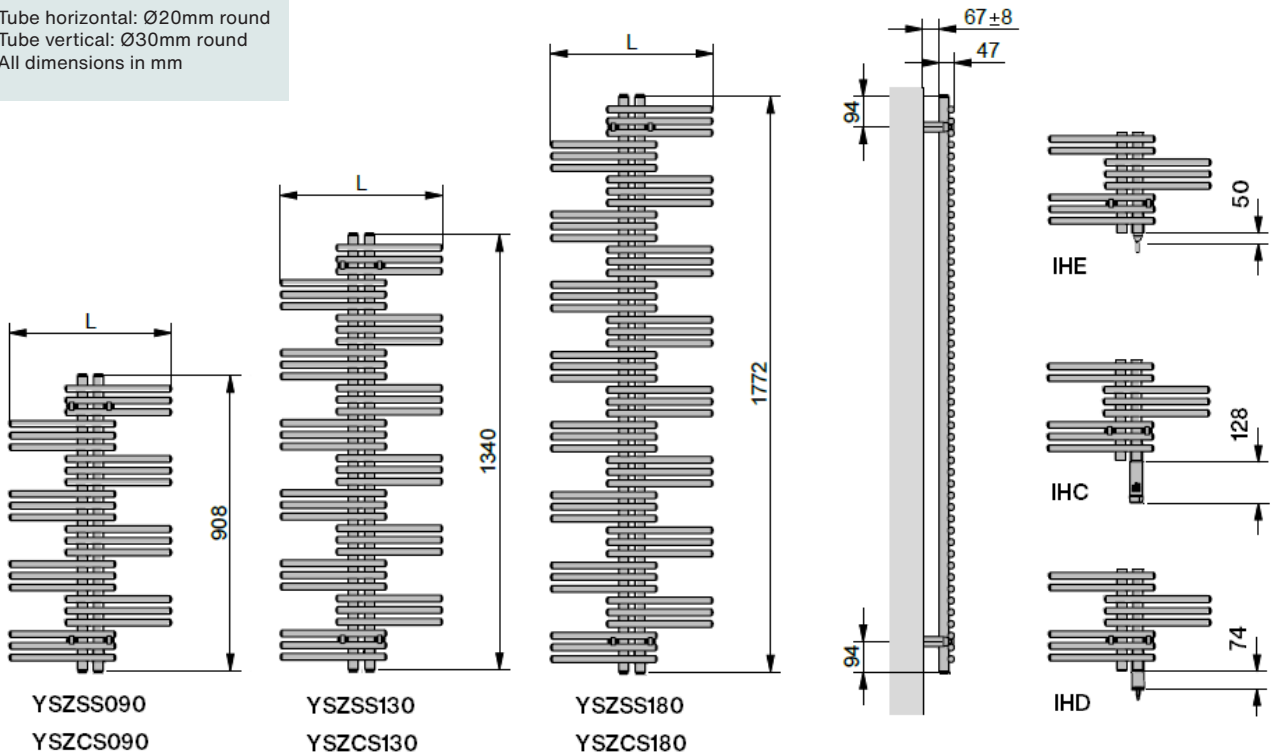

Model	Height (mm)	Width (mm)	Finish	Smart immersion heater (IHD) with remote control (RCE) Class 2 IP54 Zones 1 & 2 Electric rating (watts)	RRP (ex VAT)	RRP (inc 20% VAT)
⚡ Zehnder Yucca Symm Electric						
YSZSS090050EDAF	908	500	white*	300	£448	£537.60
YSZSS090060EDAF	908	600	white*	300	£464	£556.80
YSZSS090080EDAF	908	800	white*	400	£496	£595.20
YSZSS130050EDAF	1340	500	white*	400	£506	£607.20
YSZSS130060EDAF	1340	600	white*	600	£527	£632.40
YSZSS130080EDAF	1340	800	white*	600	£572	£686.40
YSZSS180050EDAF	1772	500	white*	600	£568	£681.60
YSZSS180060EDAF	1772	600	white*	600	£596	£715.20
YSZSS180080EDAF	1772	800	white*	900	£652	£782.40
YSZCS090050EDAF	908	500	chrome	200	£913	£1,095.60
YSZCS090060EDAF	908	600	chrome	200	£938	£1,125.60
YSZCS090080EDAF	908	800	chrome	300	£988	£1,185.60
YSZCS130050EDAF	1340	500	chrome	300	£1,197	£1,436.40
YSZCS130060EDAF	1340	600	chrome	400	£1,289	£1,546.80
YSZCS130080EDAF	1340	800	chrome	400	£1,480	£1,776.00
YSZCS180050EDAF	1772	500	chrome	400	£1,477	£1,772.40
YSZCS180060EDAF	1772	600	chrome	400	£1,600	£1,920.00
YSZCS180080EDAF	1772	800	chrome	600	£1,857	£2,228.40

Yucca Symm Electric delivers a striking vertical form with the convenience of electric heating. Designed for drying and warming textiles, its balanced layout allows use from either side with effortless reach. The Yucca Symm Electric adds practical warmth and character to contemporary interiors.

Easy remote control
(optional accessory for IHC)

See page 32 for more information

YSZSS180050ECZF TRAFFIC WHITE 9016 (IHC)

Tube horizontal: Ø20mm round
Tube vertical: Ø30mm round
All dimensions in mm

*Traffic White (RAL 9016)