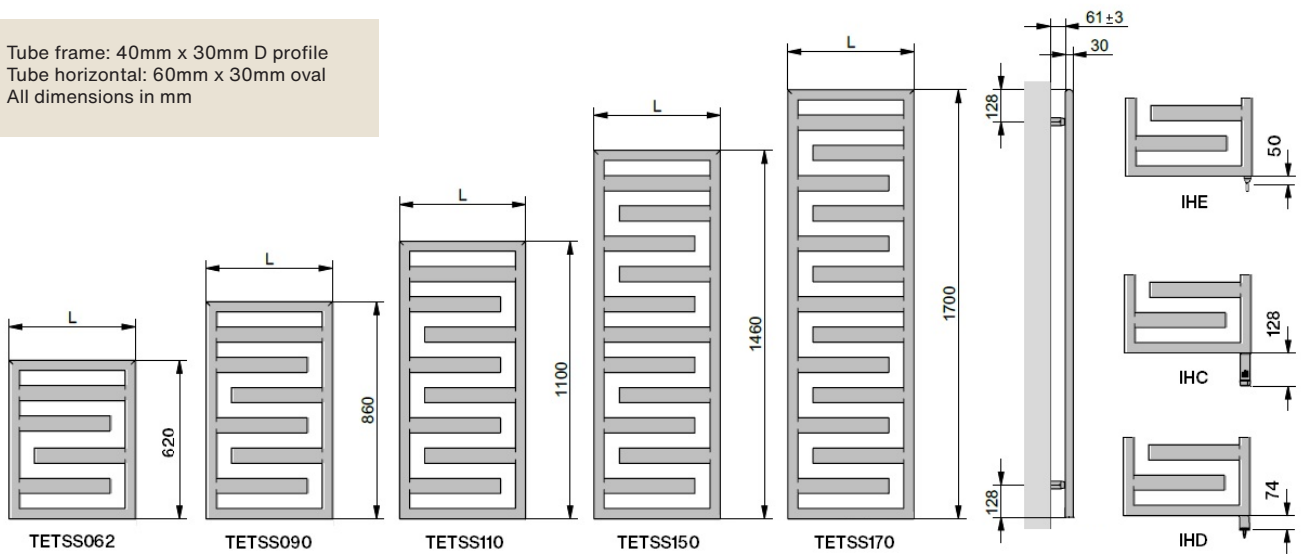

Easy remote control
(optional accessory for IHC)

See page 32 for more information

eco
DESIGN

TETSS170060EAZK PASTEL BLUE 5224 (IHE)

reddot winner 2024

Tube frame: 40mm x 30mm D profile
Tube horizontal: 60mm x 30mm oval
All dimensions in mm