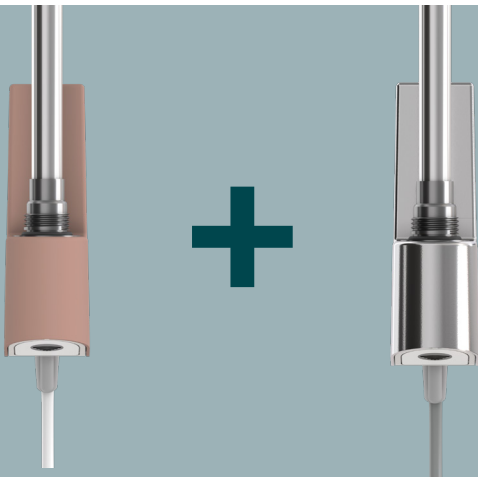

Available in the radiator colour and in a chrome version