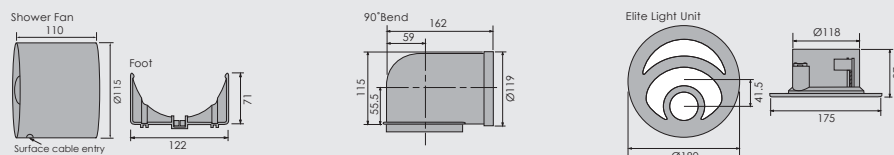

Ceiling fan with light

All Zehnder fans are compliant with Building Regulation ADF2006 (System1 - Intermittent Extract Fans), for bathrooms, toilets and showers. Please note, Zehnder fans must only be ducted through the wall or the soffit and not through roof tiles.