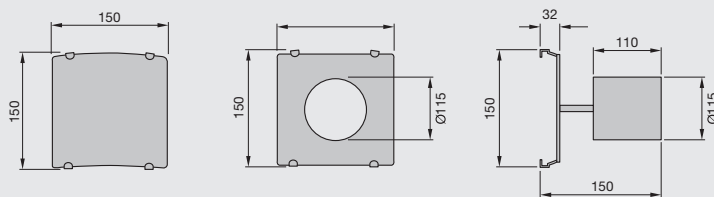

Model Stock	Features	Performance to BS848 Pt1 in free air m³ / hr litres / sec	Sound pressure level @ 3m dB(A)	IP Rating	Weight kg	RRP (ex VAT)	RRP (inc 20% VAT)		
125mm Wall fans									
	ZD125TWEA	Zehnder Wave with chrome effect facia	200	56	39	24	1.2	£77	£92.40
	ZD125TCCA	Zehnder Cubic with chrome effect facia	200	56	39	24	1.2	£77	£92.40
	ZD125TBPA	Zehnder Blip Blip with brushed steel effect facia	200	56	39	24	1.2	£77	£92.40

125mm Ceiling fan									
	ZHC115TBKA	Zehnder Halo timer ceiling fan shower kit with light Includes 230v induct fan, 3m x Ø125mm flexible PVC ducting, white external grille plus Safety Extra Low Voltage (SELV) 12v light fitting with white and chrome bezels	200	56	31	44	1.7	£97	£116.40

Accessories	RRP (ex VAT)	RRP (inc 20% VAT)

Wall fan accessories				
	ZED125A	Wall ducting	£7	£8.40
	ZGG82WA	Fixed blade louvered external grille in white	£6	£7.20
	ZGG82BA	Fixed blade louvered external grille in brown	£6	£7.20
	ZGFP5.3A	Flexiduct 3m x Ø125mm (required for ceiling fitting)	£13	£15.60

Wall fan