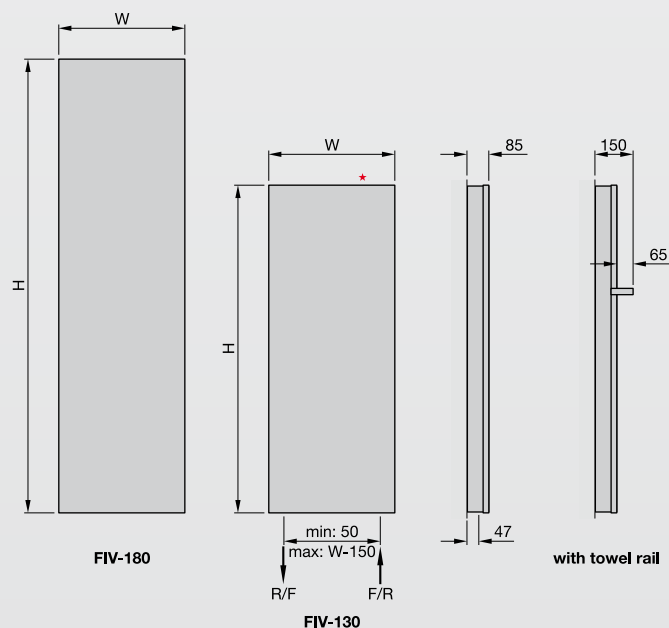

# Technical specifications

Towel rail is easy to adjust and can be positioned at any height.

Self adjusting side panels adapt to the wall spacing

The flexible Zehnder EasyTube connections are ideal for refurbishments too.

### Zehnder Fina

Central heating Model stock	H mm	W mm	Finish	Output $\Delta t=60K$ Watts/btu	Output $\Delta t=50K$ Watts/btuEN442	Weight kg	RRP (ex VAT)	RRP (inc 20% VAT)
 FIV-130-050	1300	500	white	641/2187	513/1750	17,5	£505	£606,00
FIV-180-050	1800	500	white	852/2907	681/2324	23,6	£568	£681,60
FIV-180-060	1800	600	white	1022/3487	817/2788	28,3	£586	£703,20

### Accessories

Model		RRP (ex VAT)	RRP (inc 20% VAT)
468158	522mm towel bar	£60,00	£72,00
468168	622mm towel bar	£66,00	£79,20

Max. working pressure: 10 bar

Colour finish: Standard colours from the Zehnder colour chart: white + 25%

Delivery: 20-30 working days

H = Height in mm  
W = Width in mm