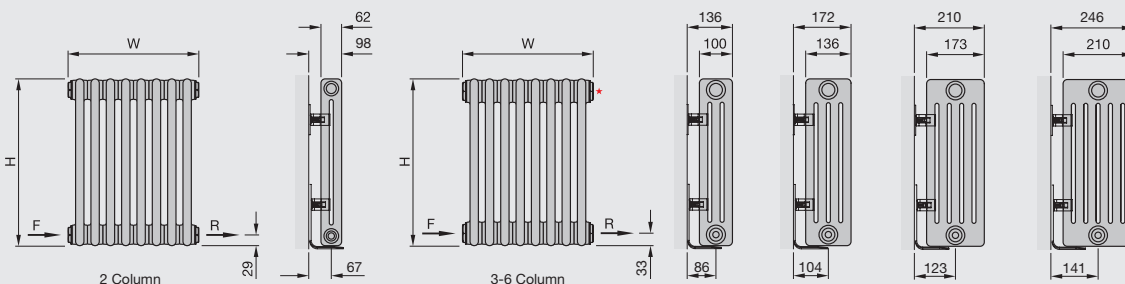

Max working pressure: 10 bar

Colour finish: Standard colours from the Zehnder colour chart: white + 25%. Colour finish and non-stock products delivery: 15-20 working days.

Accessories			
Model		RRP (ex VAT)	RRP (inc 20% VAT)
8100601020	Lambswool cleaning brush	£47	£56.40
Adjustable feet (height 100 to 150mm)			
X10920	white	£28	£33.60
X10920 + colour code	colour	£36	£43.20
Additional Towel Rails			
8100966018	Charleston towel bar 368mm	£120	£144.00
8100966028	Charleston towel bar 918mm	£133	£159.60

*1/2" air vent
† width excludes air vent
F = flow
R = return
Tube: Vertical $\varnothing$ 25mm