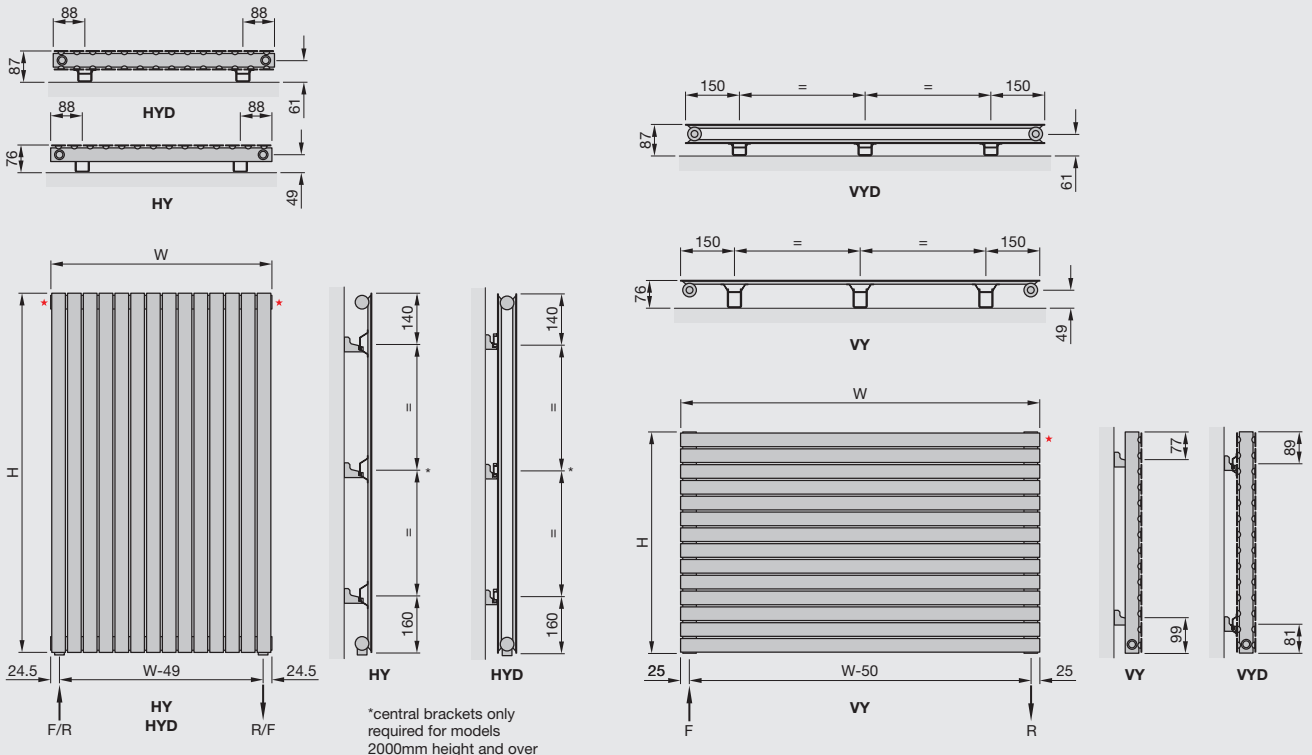

Central Heating Model Stock	Height mm (H)	Width mm (W)	Number of tubes	Finish	Output $\Delta T=60K$ Watts/btu	Output $\Delta T=50K$ Watts/btu (EN 442)	Pipe centres	Weight kg	RRP (ex VAT)	RRP (inc 20% VAT)
Zehnder Altai Vertical Single Panel										
HY-180-030	1800	308	7	white	782/2668	616/2102	259	11.4	£282	£338.40
HY-180-048	1800	484	11	white	1230/4197	968/3303	435	17.7	£397	£476.40
HY-180-061	1800	616	14	white	1565/5340	1232/4204	567	22.5	£482	£578.40
HY-200-026	2000	264	6	white	743/2535	585/1996	215	10.8	£279	£334.80
HY-200-035	2000	352	8	white	990/3378	780/2661	303	14.3	£336	£403.20
HY-200-048	2000	484	11	white	1362/4647	1072/3658	435	19.5	£426	£511.20
HY-200-061	2000	616	14	white	1733/5913	1365/4657	567	24.8	£520	£624.00
HY-200-074	2000	748	17	white	2104/7179	1657/5654	699	30.1	£624	£748.80
HY-200-087	2000	880	20	white	2476/8448	1950/6653	831	35.4	£718	£861.60

Max. working pressure: 4 bar

Central Heating Model Stock	Height mm (H)	Width mm (W)	Number of tubes	Finish	Output $\Delta T=60K$ Watts/btu	Output $\Delta T=50K$ Watts/btu (EN 442)	Weight kg	RRP (ex VAT)	RRP (inc 20% VAT)
Zehnder Altai Horizontal double panel									
VYD-061-080-1	616	800	14	white	1122/3828	884/3016	20.2	£533	£639.60
VYD-061-100-1	616	1000	14	white	1403/4787	1105/3770	24.8	£583	£699.60
VYD-061-120-1	616	1200	14	white	1683/5742	1326/4524	29.4	£635	£762.00

Max. working pressure: 4 bar

Colour finish: Standard colours from the Zehnder colour chart: white + 25%. Colour finish and non-stock products delivery: 20-30 working days.

*1/8" air vent
 † width excludes air vent
 F = flow
 R = return
 Tube: Horizontal $\varnothing 38 \times 10.5$
 Vertical $\varnothing 38 \text{mm}$